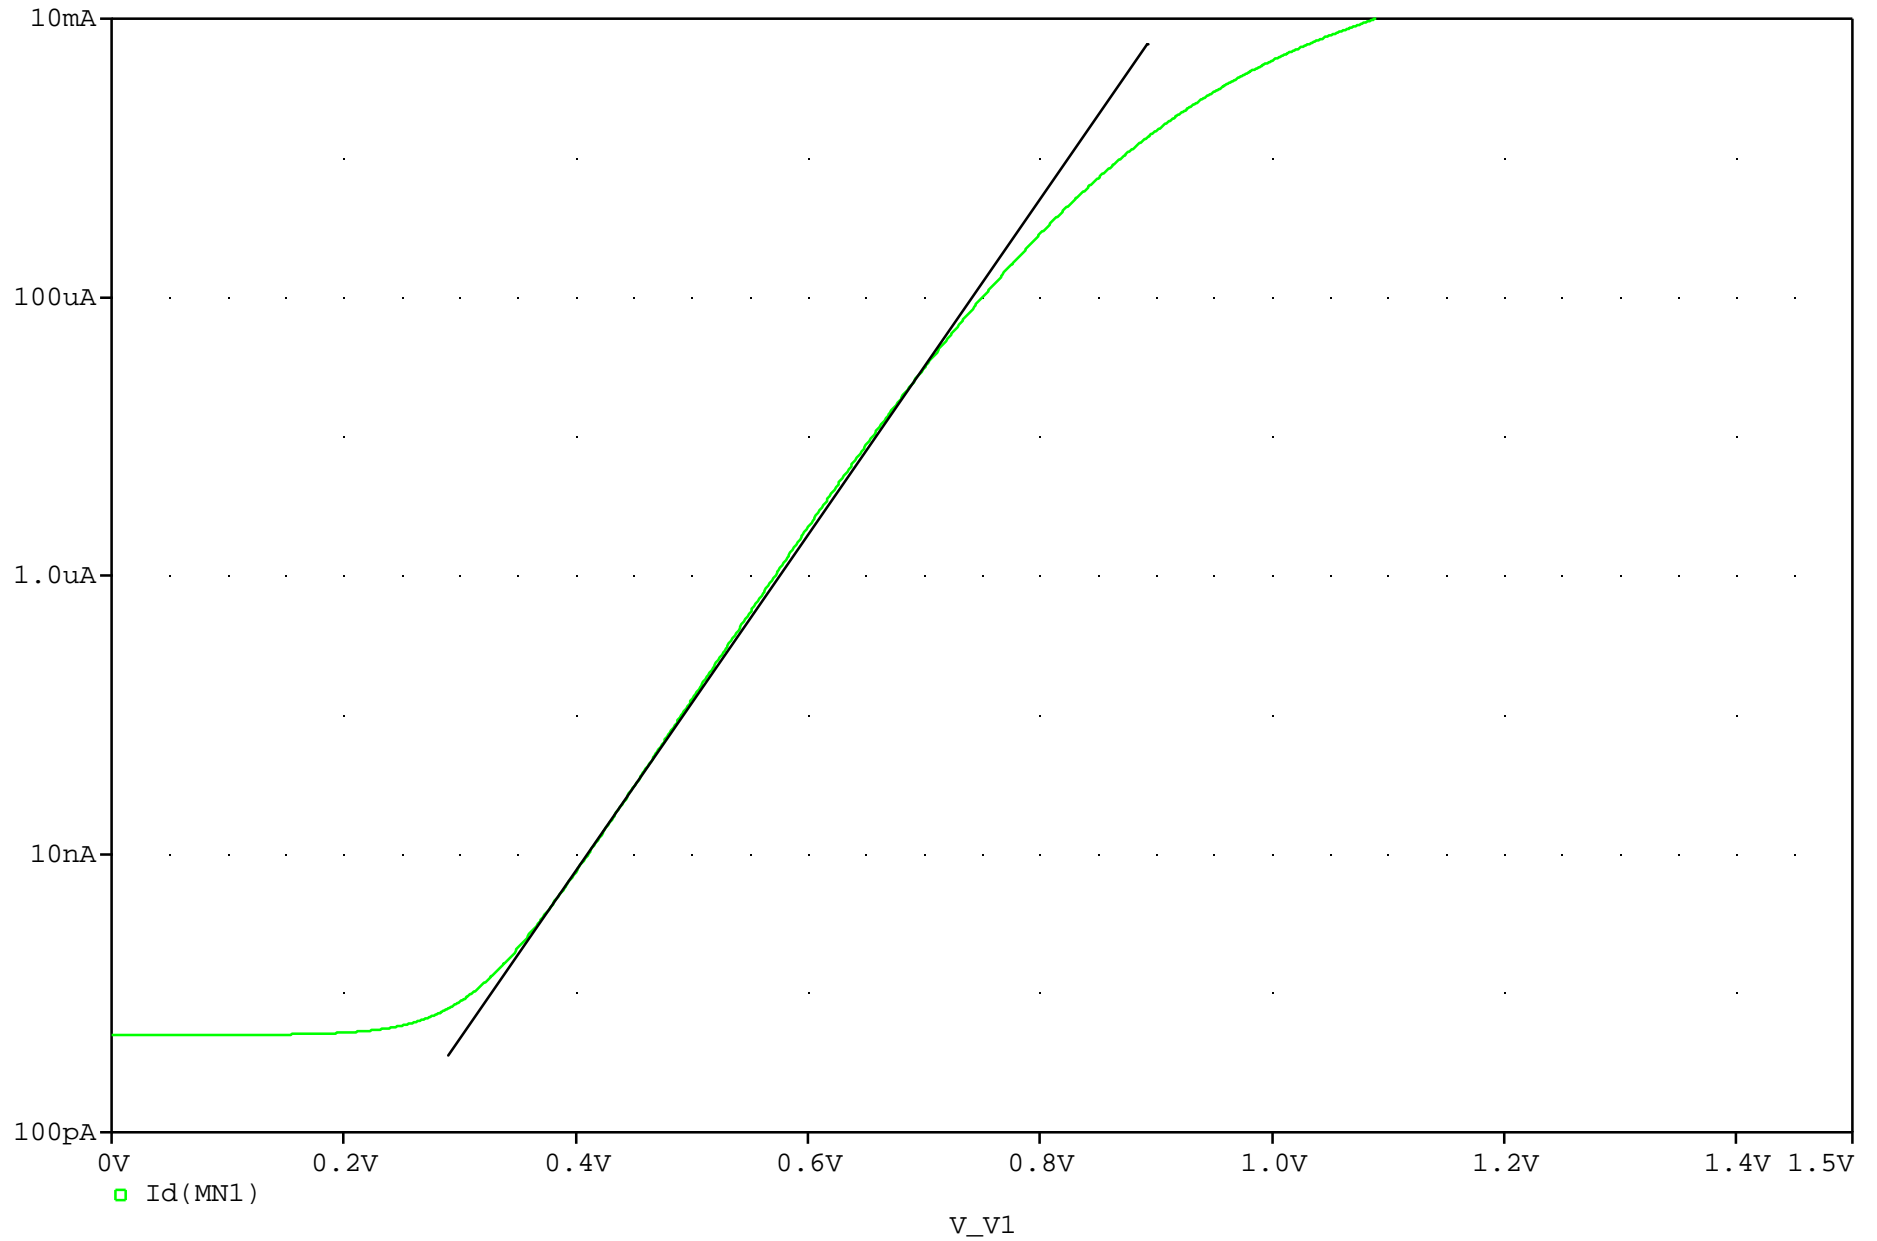

Test2N7000.dat (active)

Analog Innovations, Inc.
824 E. Cathedral Rock Drive
Phoenix, AZ 85048-6300
(480)460-2350

Temperature(s): 27.0

March 28, 2005