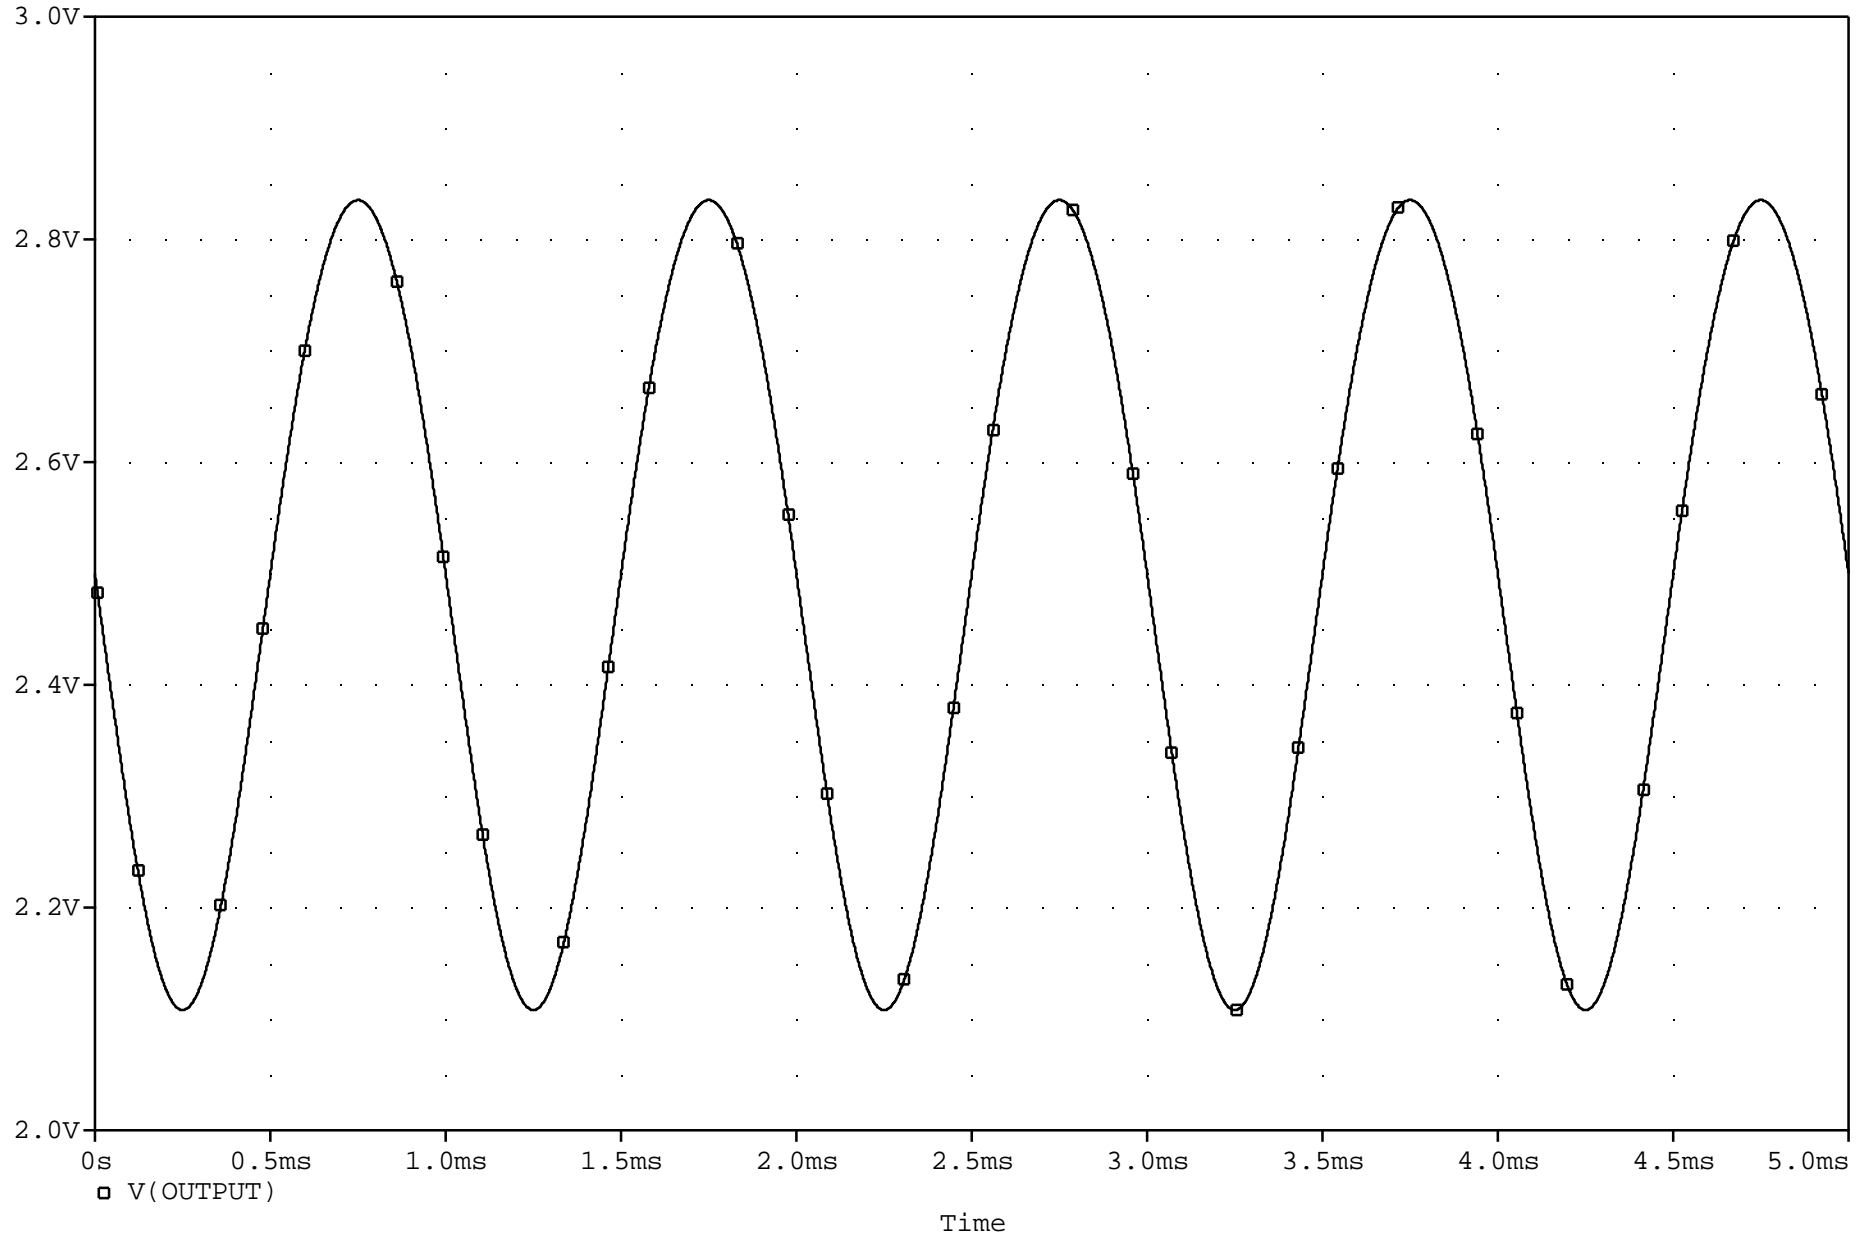

SED-Amplifier.... with Signal

Analog Innovations, Inc.
824 E. Cathedral Rock Drive
Phoenix, AZ 85048-6300
(480)460-2350

Temperature(s): 27.0

June 30, 2004