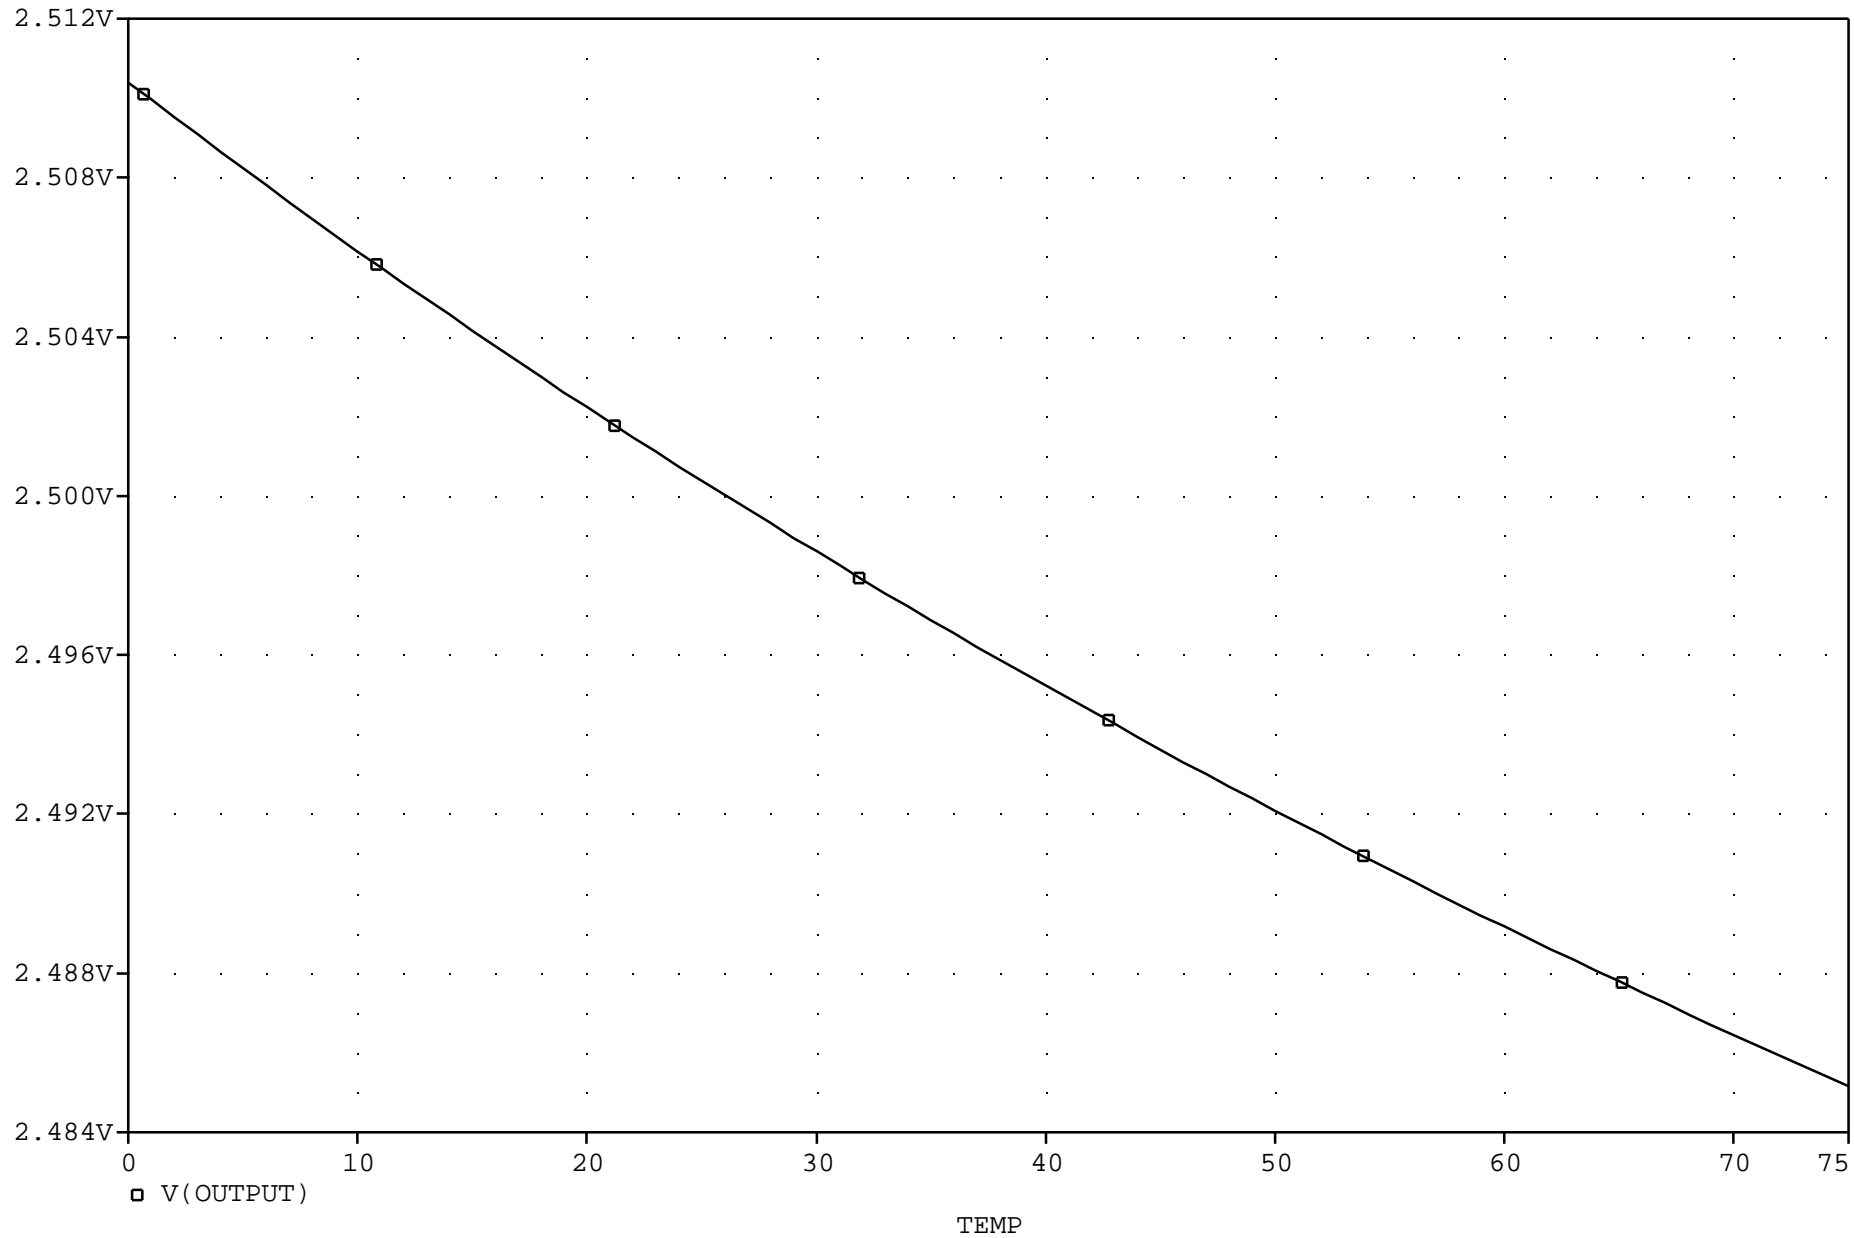

SED-Amplifier... Bias Point Over Temperature

Analog Innovations, Inc.
824 E. Cathedral Rock Drive
Phoenix, AZ 85048-6300
(480)460-2350

Temperature(s): 0.0

June 30, 2004