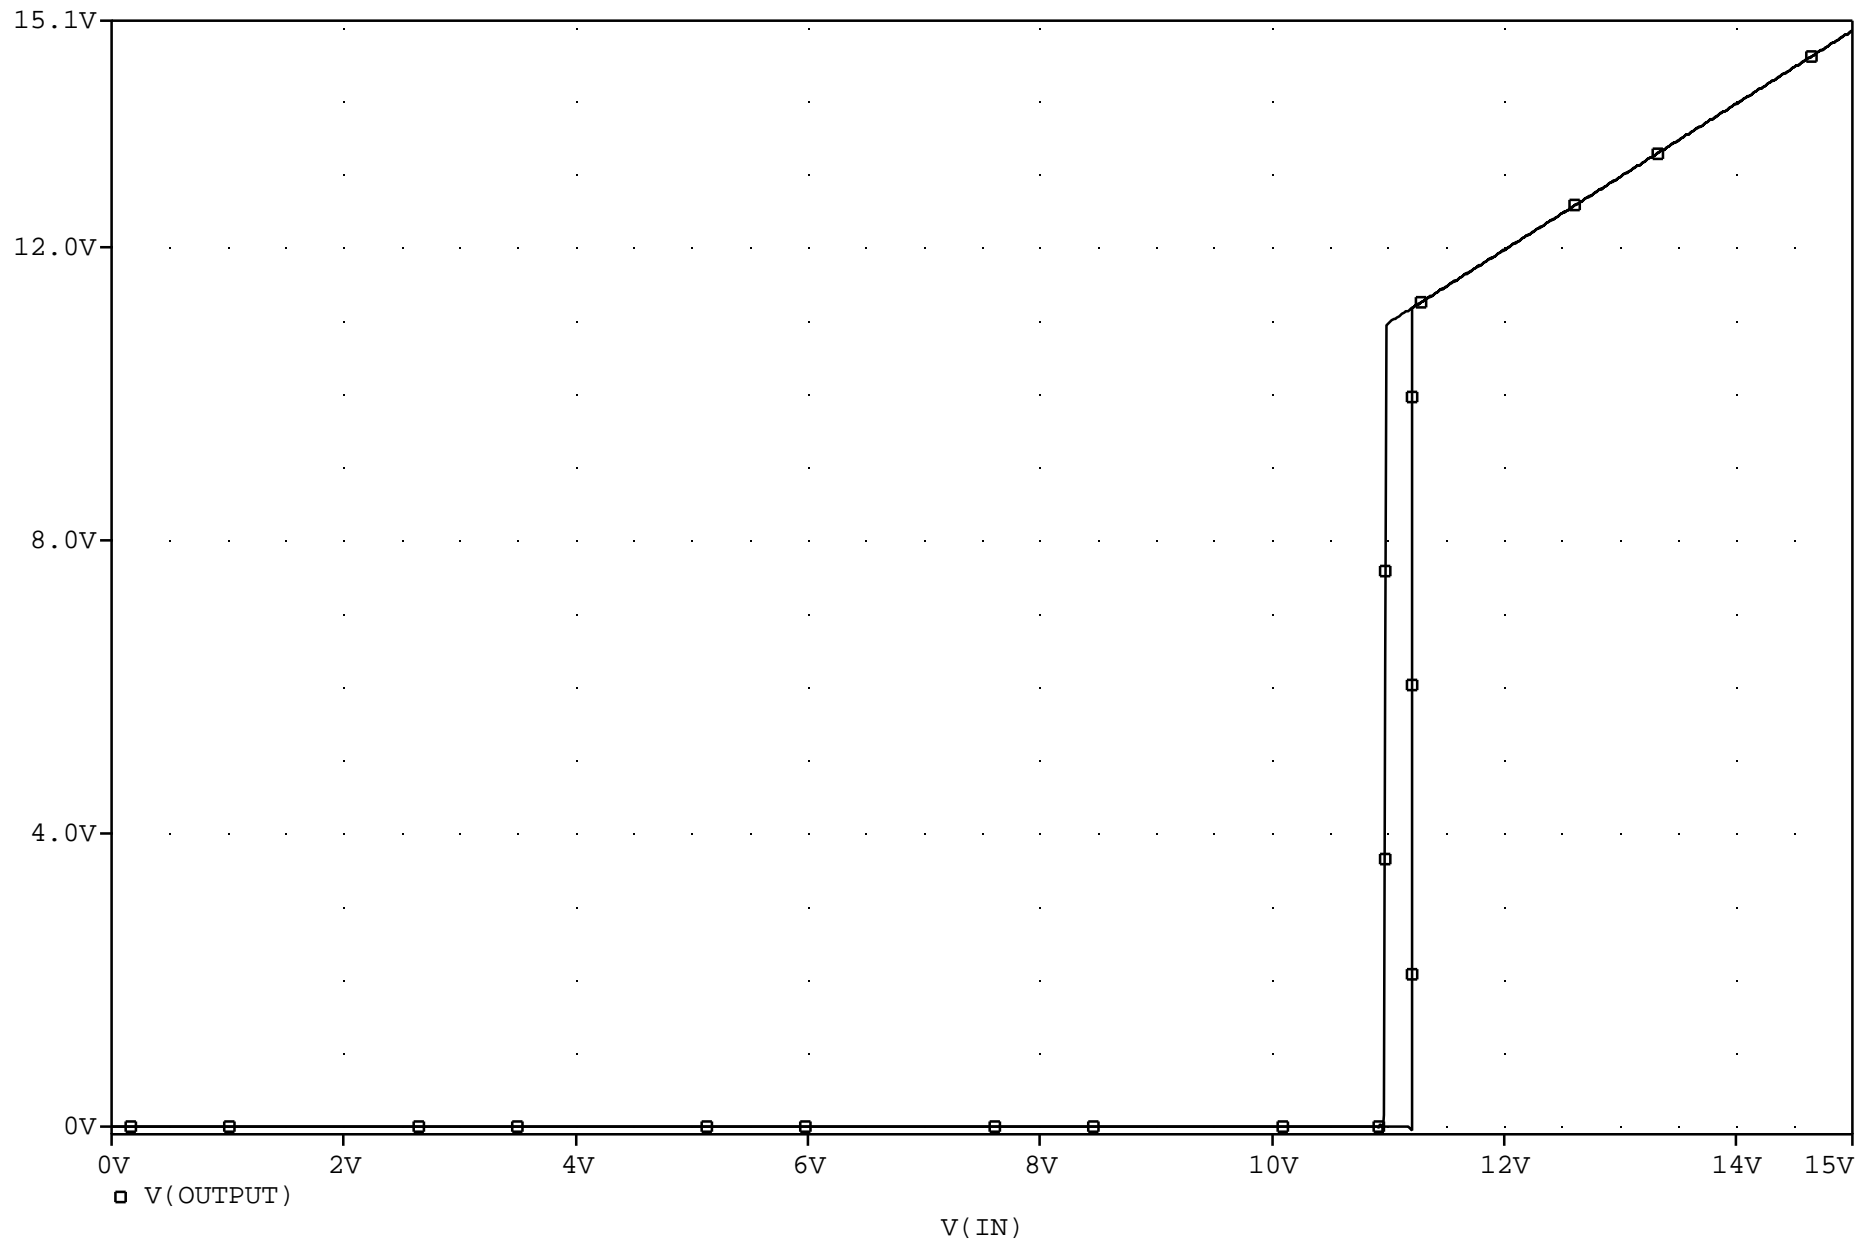

PowerSwitch

Analog Innovations, Inc.  
824 E. Cathedral Rock Drive  
Phoenix, AZ 85048-6300  
(480)460-2350

Temperature(s): 27.0

July 02, 2004