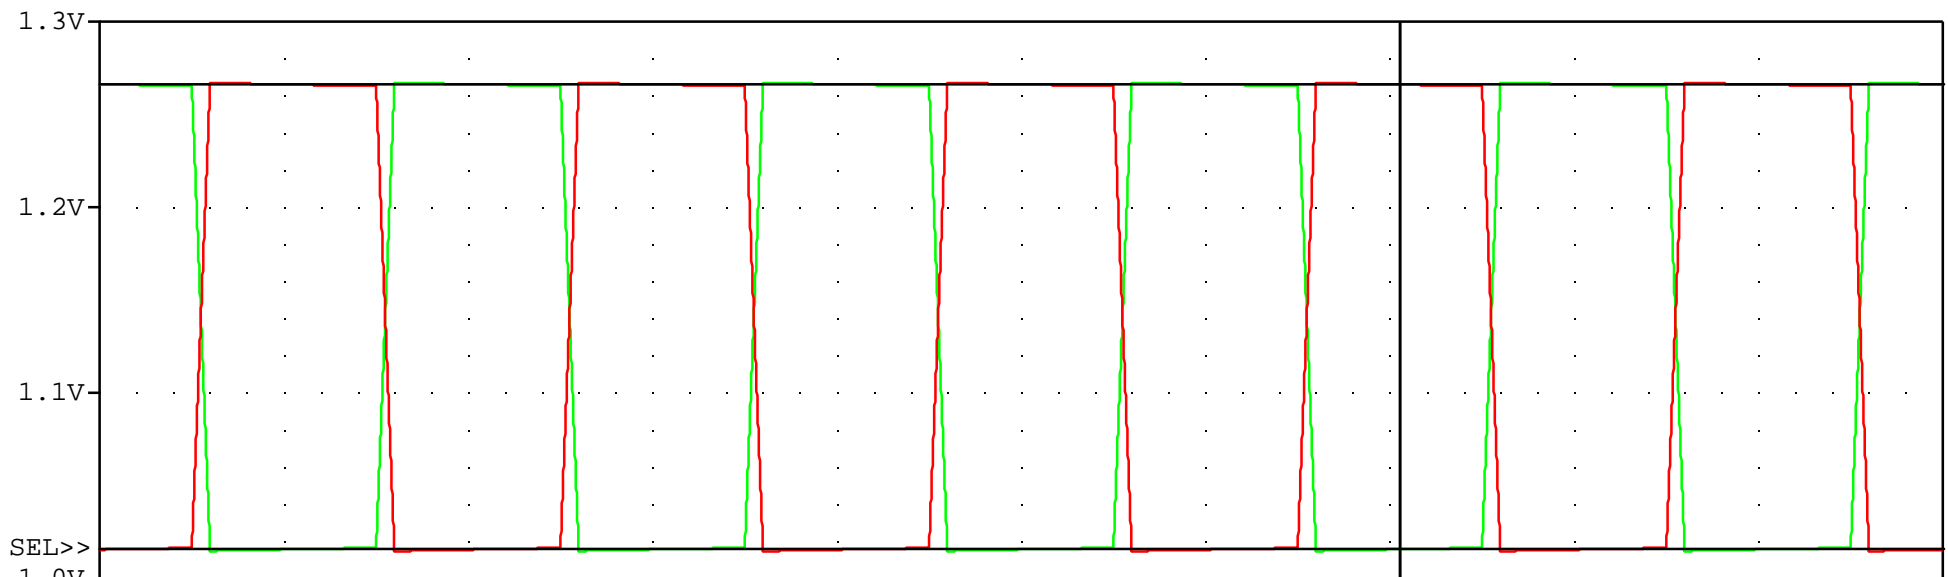

Melanie CML

Time

A1:(497.053n,1.0157) A2:(497.054n,1.2661) DIFF(A):(-872.754f,-250.425m)

Analog Innovations, Inc.
824 E. Cathedral Rock Drive
Phoenix, AZ 85048-6300
(480)460-2350

Temperature(s): 27.0

December 07, 2005