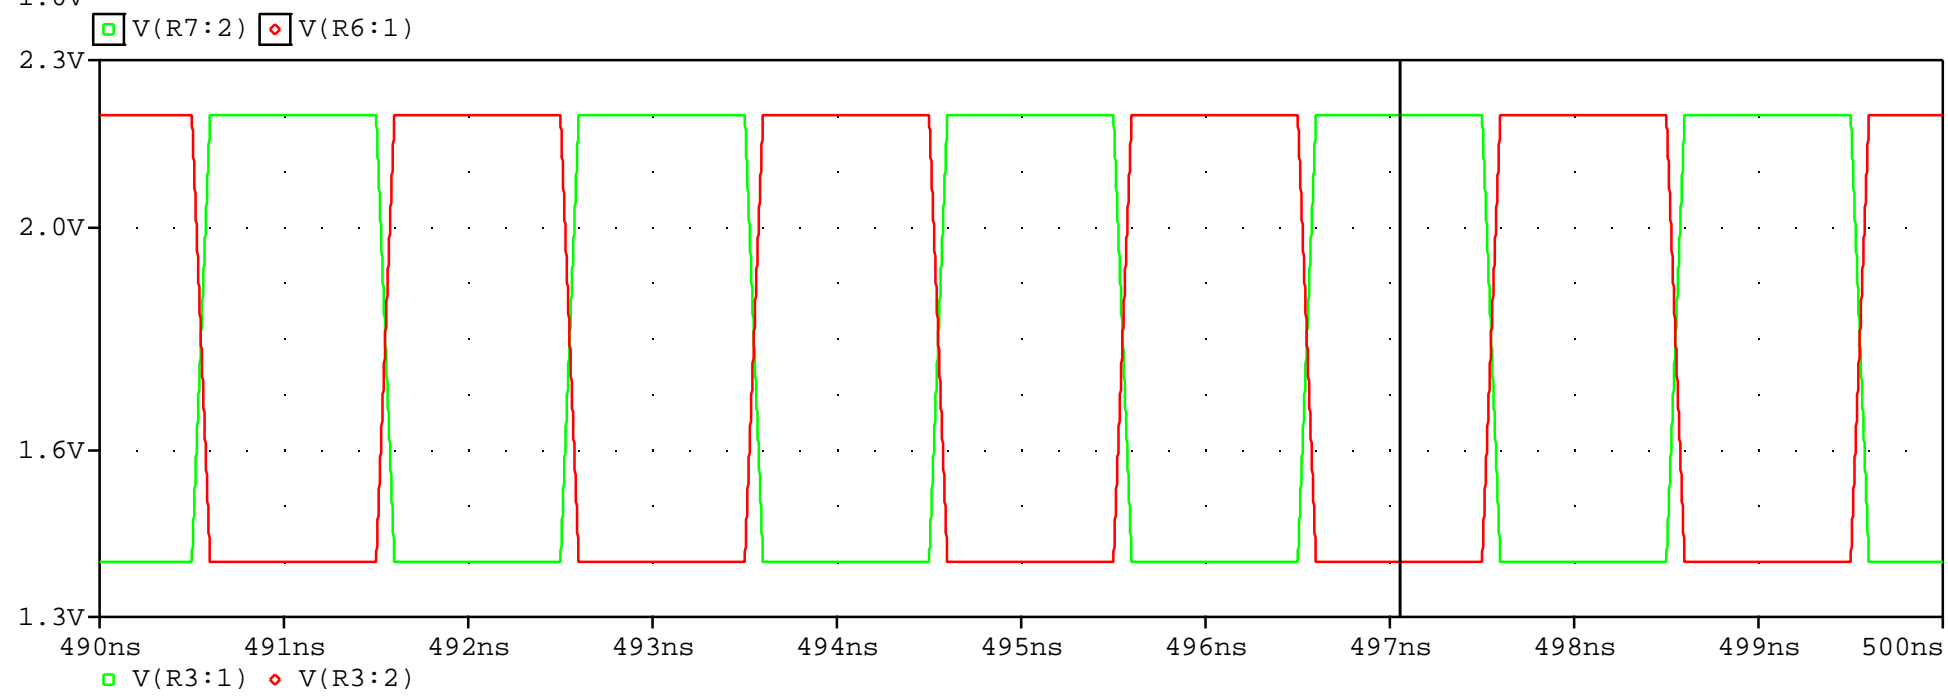

Melanie CML

Time

A1:(497.053n,1.0157) A2:(497.054n,1.2661) DIFF(A):(-872.754f,-250.425m)

Analog Innovations, Inc.
824 E. Cathedral Rock Drive
Phoenix, AZ 85048-6300
(480)460-2350

Temperature(s): 27.0

December 07, 2005