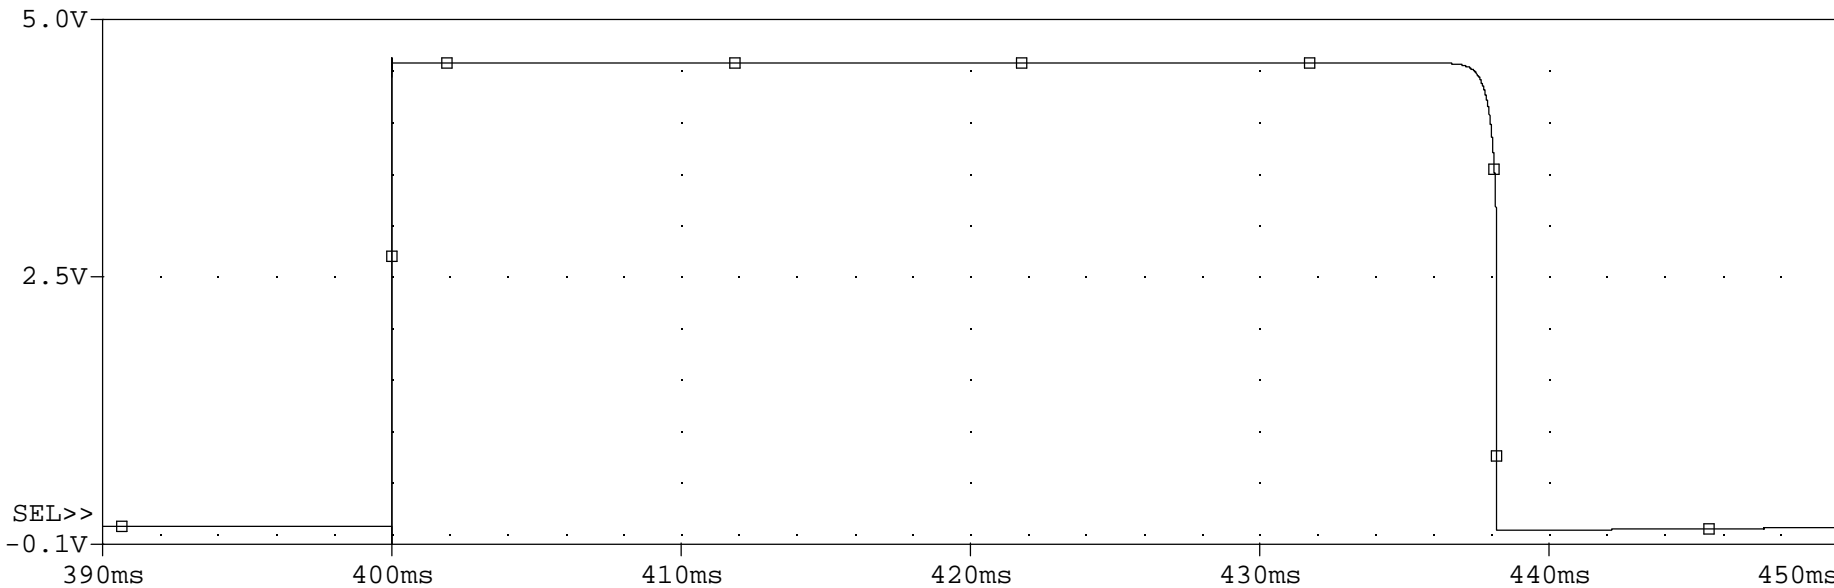

CloseLoopFactor-SED-060403

□ V(V2:+)

SEL>>

□ V(Q2:c)

Time